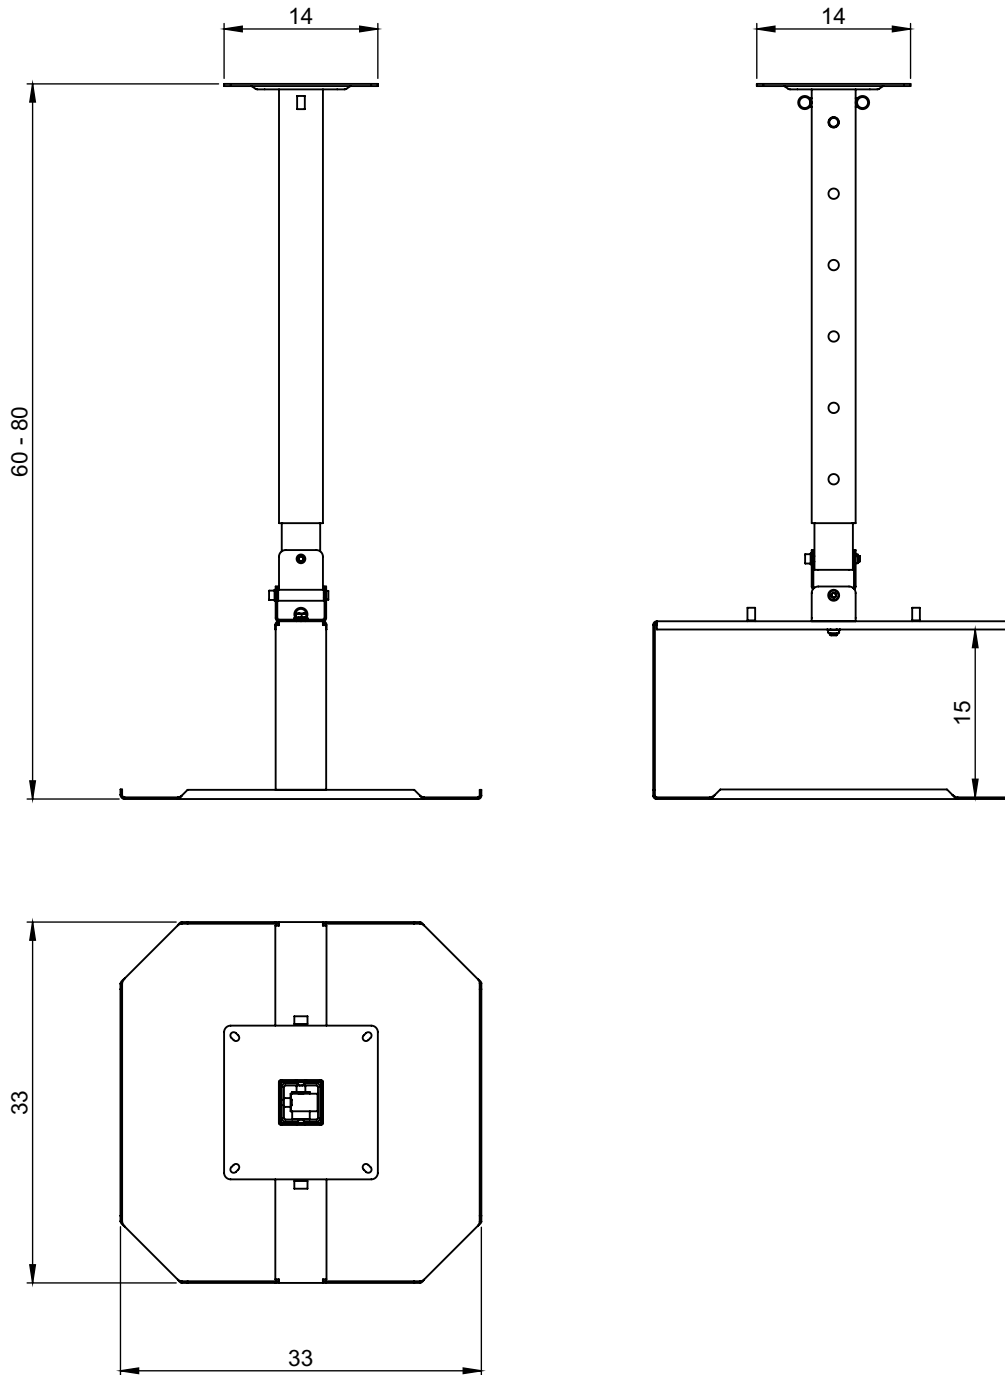

PROJECTOR HOLDER TELESCOPIC - 60-80 CM

Dimensions in cm

Specification	Code no.	Weight kg
Telescopic holder - 60-80 cm	1108585WW024	3.7